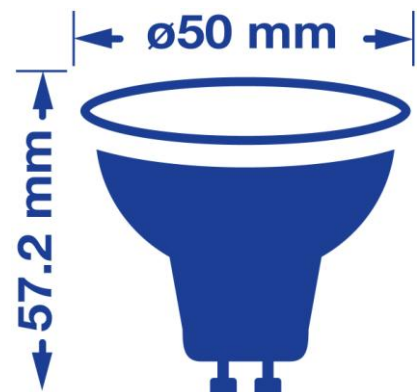

#### Geometric Data

Length (mm) 57.2

Diameter (mm) 50

Weight (g) 54

#### Photometric Data

Luminous Flux (lm) 160

CRI  $\geq 80$

CCT (K) 3000 – warm white

Luminous Intensity (cd) 750

Beam Angle (°) 20

Lifetime (hrs) 30,000

Switching cycle 20,000

Wattage Equivalent (W) 35

<b>Order Code</b>	52120
<b>Product Description</b>	LED PAR16 GU10 SN 4W 3000K WW 160LM Blister

**Technical Packaging Details**

Barcode	023942521204
EAN 128	(02)00023942521204(37)04(91)204
EAN 14	50023942521209
Pack Dimensions (HxWxL)	136 mm x 103 mm x 51 mm
Pack Weight	71 g
Carton Qty (Shipping Unit)	4
Carton Dimensions (HxWxL)	146 mm x 115 mm x 218 mm
Cartons/Layer	30
Layers/Pallet	6
Units/Pallet	720

## Photometric Diagram

52120